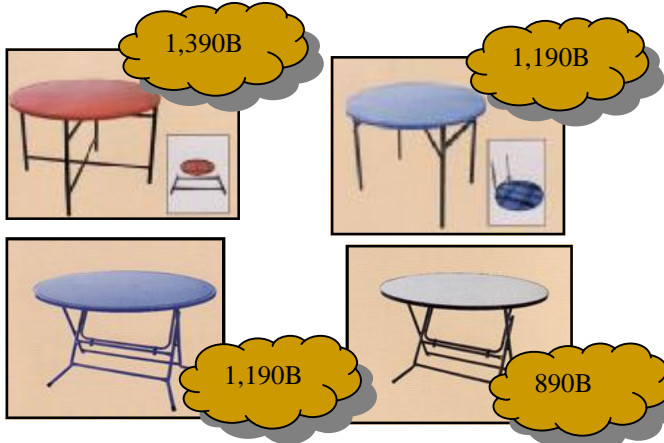

Furniture-Hotel: โต๊ะกลม, โต๊ะจีน, โต๊ะเปียร์, เก้าอี้คาเฟ่

† Round Table

โต๊ะกลม หน้าเหล็ก (มี 2 สี สีแดงและสีน้ำเงิน) มีชนิดขาพับ (แยกจากกับตัว), มีชนิดขาพับซ้อน และขาไควี

โต๊ะกลม หน้าไม้ ขาไควี

Model	Dim:cm	H:cm	Detail
015-CRT46	116.5	73.5	โต๊ะกลมหน้าเหล็กน็อคคานัน (ถอดได้)
015-FRS46	116.5	73	โต๊ะกลมหน้าเหล็กน็อคขาซ้อน
015-SRT46	116.5	74	โต๊ะกลมขาพับหน้าเหล็ก
015-RT48	121.5	75	โต๊ะกลมหน้าไม้ขาพับ

† Café Chair - โครงเหล็กพ่นสีดำ และ แบบชุบโครเมียม เก้าอี้คาเฟ่ มี 5 แบบ มีเบาะสีแดง และสีน้ำเงิน

Model Dim:cm H: cm
015-FMO180 37.5 85.5

340B

Model Dim:cm H: cm
015-FM951 37.5 89

345 B

Model Dim:cm H: cm
015-FM953 41*41 96

495 B

Model Dim:cm H: cm
015-FM956 37.5 74

395 B

† Table and Chair for Beer Garden

โต๊ะเปียร์ การ์เดิน หน้าเหล็กขาพับ สีฟ้า, เหลือง, สีเขียว

Dim: 30 “ *30 “

เก้าอี้ พับ เหล็กสีเขียว เขียว, ฟ้า, เหลือง

Dim: 35.5*35.5 H: 81.5 cm